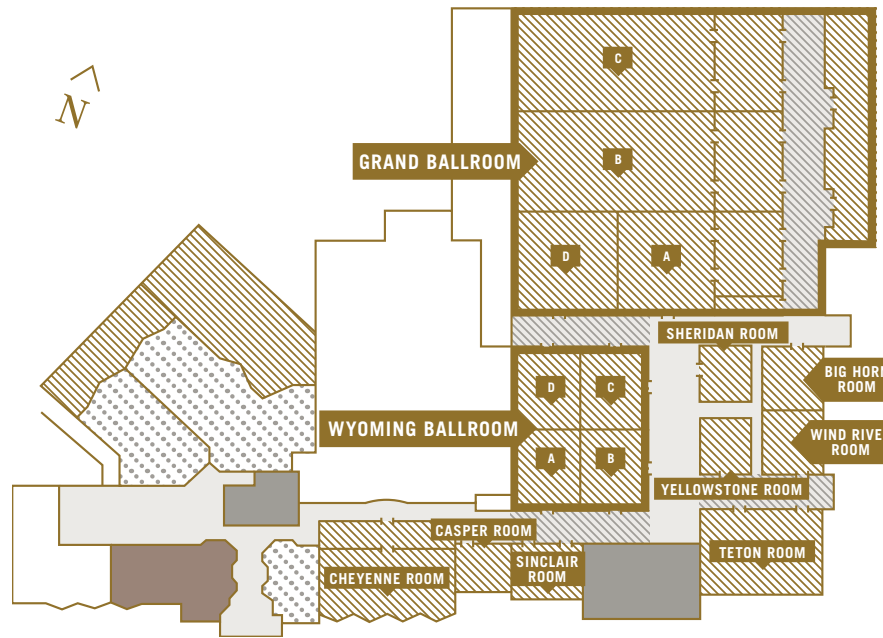

CONFERENCE & MEETING FACILITIES

SEASONAL OUTDOOR MEETING SPACE	
Hathaway's Patio	4,989 SQ FT
Grand Ballroom Patio	1,600 SQ FT
Clubhouse	820 SQ FT
Clubhouse Patio	1,681 SQ FT
Southwest Lawn	7,650 SQ FT
East Lawn	7,400 SQ FT

- Meeting Space
- Hallway/Exhibits
- Lobby/Public Space
- Restrooms
- Dining
- Retail